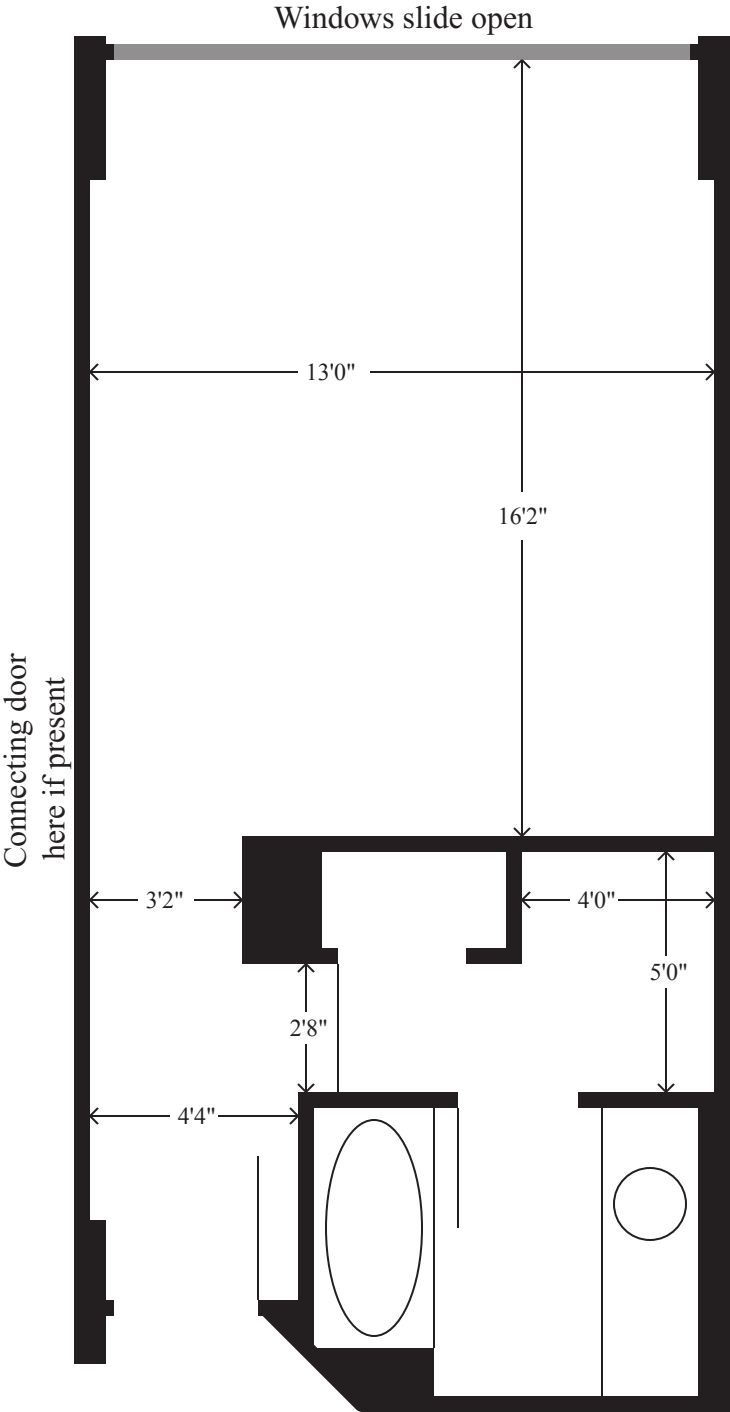

Typical Hyatt Regency Cambridge guest room

Entrance from hallway

1/4" scale: 0 1 2 3 4 5 feet